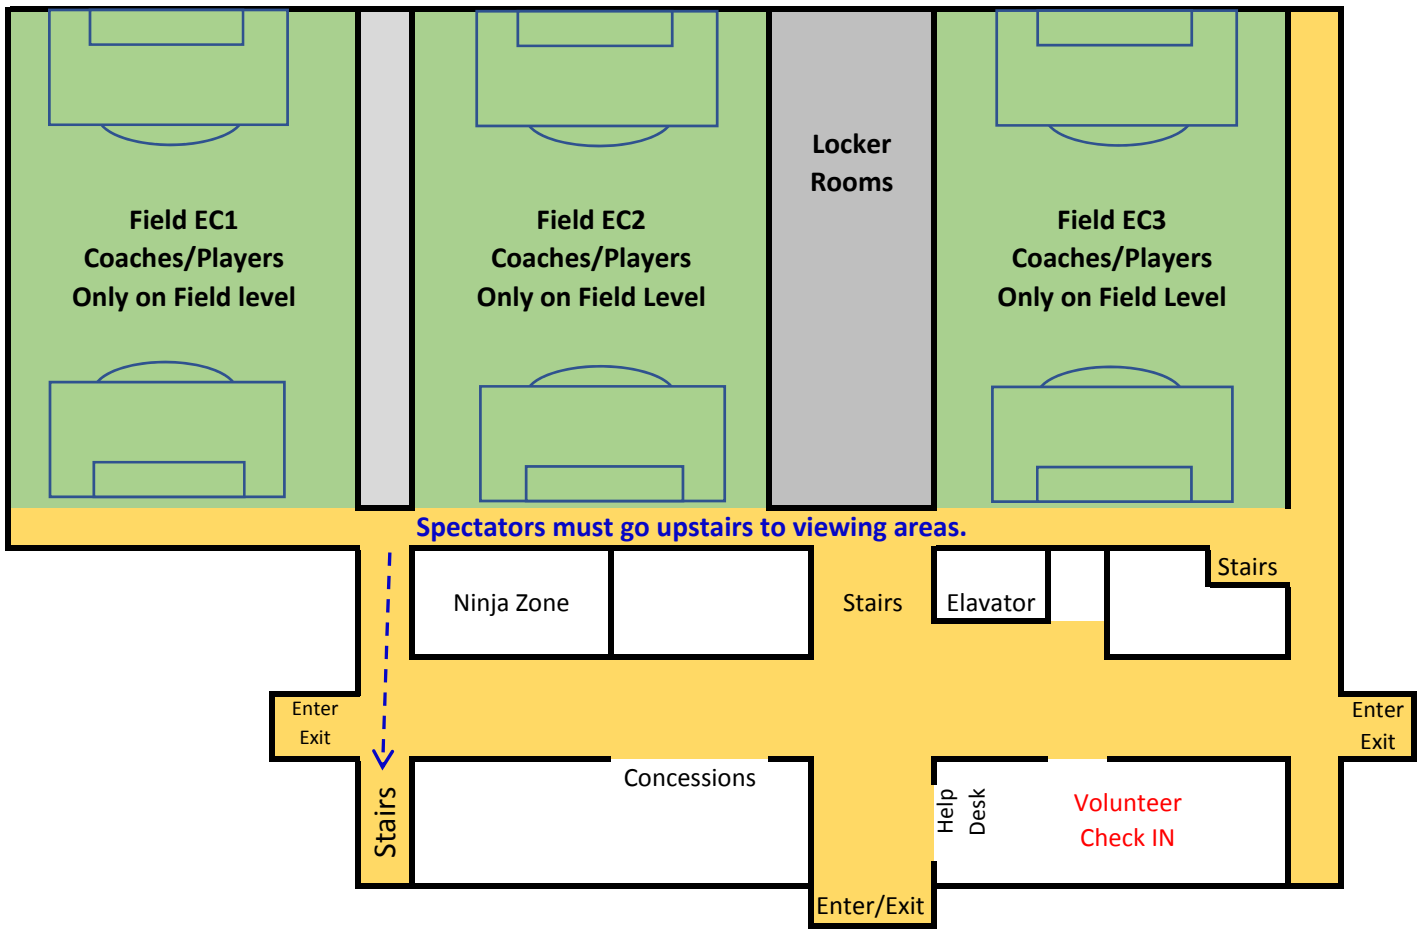

Grand Park Events Center - Lower Level Layout Map

Grand Park Events Center - Upper Level Layout Map